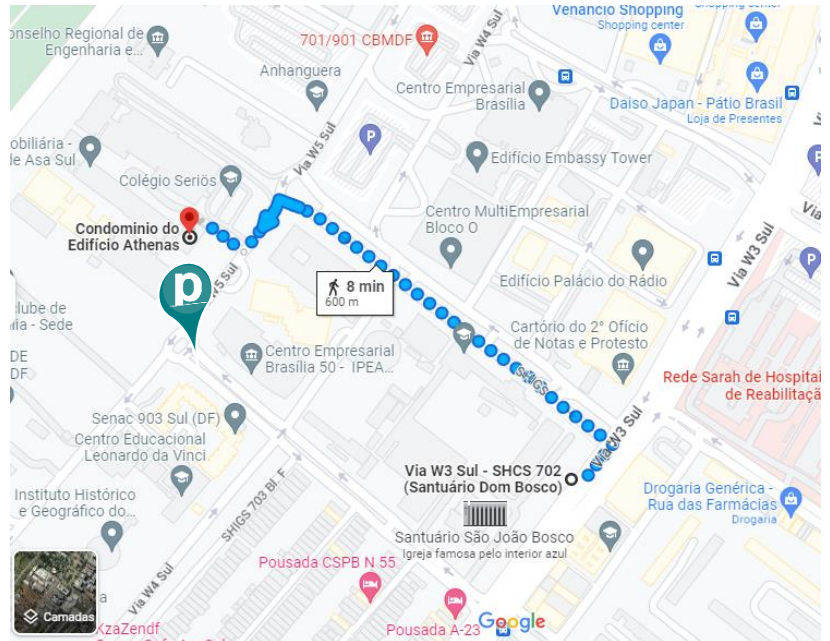

How to get to our

Brazil office

The office is located in the central area of Brasilia, easily accessible by car or bus. Next to the City Park and Dom Bosco Church, the most express way to get there is to take a taxi or uber to the Athenas Building at the address below:

**SGAS 902 Lote 74, Bloco A, Salas
121 – 124
Edifício Athenas – Asa Sul
Brasília/DF, Brasil
70.390-020**

Within Brasilia

By foot

The office is located at 902, on the W5 south venue. Next to [Dom Bosco church](#) on W3 South Venue, walk towards the City Park for 2 blocks. The [Athenas building](#) is a black glazing building. The office is in block A, in the first group of elevators. The office is approximately a 1km walk from the South Hotel Sector and 2km from the Galeria subway station.

By bus

Several bus routes run through the W3 South venue. The nearest stop is at [Dom Bosco Church](#) (600 metres from the office). Ask the driver to drop you off there and walk towards the City Park for two blocks. Discover the bus lines available by map at: [SEMOB – DfnoPontu](#)

From the airport

Brasilia Airport is located in the region of Lago Sul about 15 km from the city center and from the office.

By Uber

Upon landing in Brasilia, head to Pick-up Square at the airport exit, crossing the access road, in front of the domestic landing. In addition to several food options, Pick-up Square Pick-up square is where uber drivers can pick you up. Car stops are demarcated by letters and numbers. Simply inform the driver of your location at the time of the request and he will know where to pick you up.