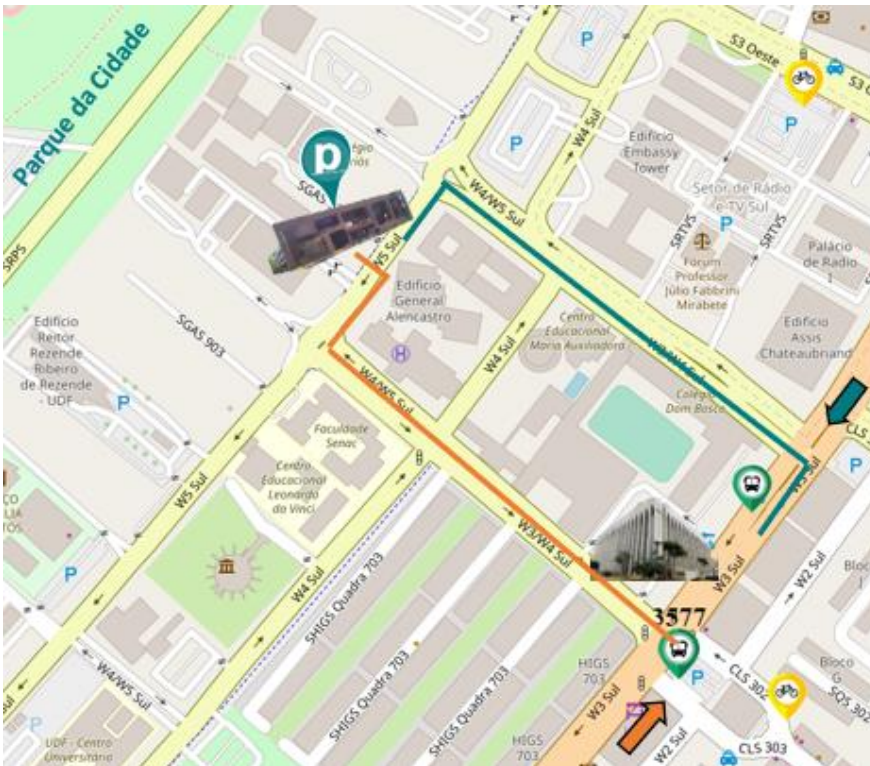

By Bus

The Airport is served by several regular bus lines of the public transport system. As many lines pass through the W3 South venue, where it will be your point of descent, the best way is to ask the driver if the bus passes through the W3 Sul and ask to leave it at the Dom Bosco Church stop and follow the guidelines given on the map.

If you want to visit us by bike, we have a safe place to store it in our office.